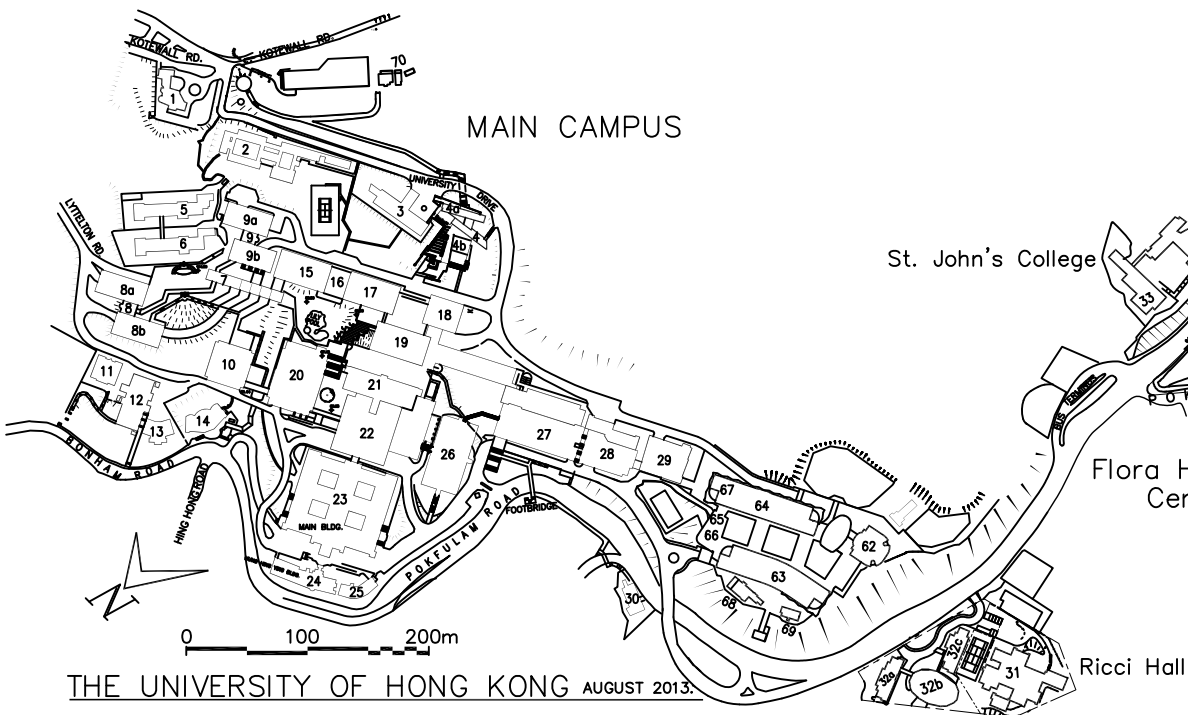

UNIVERSITY BUILDINGS LOCATION PLAN

1. UNIVERSITY LODGE
2. ROBERT BLACK COLLEGE
3. UNIVERSITY DRIVE NO.2
4. GRADUATE HOUSE
 - 4a. THE JOCKEY CLUB BLDG.
 - 4b. AMENITIES CENTRE INCL-
CONFERENCE CENTRE
& WANG GUNGWU LECTURE HALL
5. MAY HALL
6. ELIOT HALL
7. CHONG YUET MING AMENITIES CENTRE
8. CHONG YUET MING SCIENCE BLDG.
 - 8a. CHONG YUET MING CHEMISTRY BLDG.
 - 8b. CHONG YUET MING PHYSICS BLDG.
9. MENG WAH COMPLEX
 - 9a. WONG CHUE MENG BLDG.
 - 9b. WONG CHUANG LAI WAH BLDG.
10. K. K. LEUNG BLDG.
11. TANG CHI NGONG BLDG.
12. SWIRE BLDG.
 - FONG SHU CHUEN AMENITIES
CENTRE & SWIRE HALL
13. T. T. TSUI BLDG.
14. FUNG PING SHAN BLDG.
15. RUNME SHAW BLDG.
16. RAYSON HUANG THEATRE
17. RUN RUN SHAW BLDG.
18. JAMES HSIOUNG LEE SCIENCE BLDG.
19. HUI OI CHOW SCIENCE BLDG.
20. KNOWLES BLDG.
 - Kwan Fong Lecture Theatre
21. LIBRARY BLDG. (OLD WING)
22. LIBRARY BLDG. (NEW WING)
 - HUI PUN HING LECTURE HALL
23. MAIN BLDG.
24. HUNG HING YING BLDG.
25. PAO SIU LOONG BLDG.
26. KADOORIE BIOLOGICAL
SCIENCES BLDG.
27. HAKING WONG BLDG.
28. COMPOSITE BUILDING
 - SIMON K.Y. LEE HALL
29. CHOW YEI CHING BLDG.
30. YAM PAK BLDG.
31. RICCI HALL
32. JOCKEY CLUB STUDENT VILLAGE I
 - 32a. LADY HO TUNG HALL
 - 32b. HO TIM HALL
 - 32c. STARR HALL
33. ST. JOHN'S COLLEGE

- 34a. FLORA HO SPORTS CENTRE
- 34b. LINDSAY RIDE SPORTS CENTRE
- 34c. STANLEY SMITH SWIMMING POOL
35. JOCKEY CLUB STUDENT VILLAGE II
 - 35a. MORRISON HALL
 - 35b. LEE SHAU KEE HALL
 - 35c. SUEN CHI SUN HALL
36. POKFIELD ROAD RESIDENCES
37. PATHOLOGY BLDG.
38. THE HONG KONG JOCKEY CLUB BUILDING
FOR INTERDISCIPLINARY RESEARCH
39. PATRICK MANSON BLDG.
- 40a. WILLIAM M.W. MONG BLOCK
- 40b. LABORATORY BLOCK
41. DEXTER H. C. MAN BLDG.
- 41a. LABORATORY ANIMAL UNIT
42. PAULINE CHAN BLDG.
43. ESTATES BLDG.
44. WEI LUN HALL
45. R. C. LEE HALL & LEE HYSAN HALL
& MADAM S. H. HO RESIDENCE
FOR MEDICAL STUDENTS

Jockey Club Student Village I
Lady Ho Tung Hall
Ho Tim Hall
Starr Hall