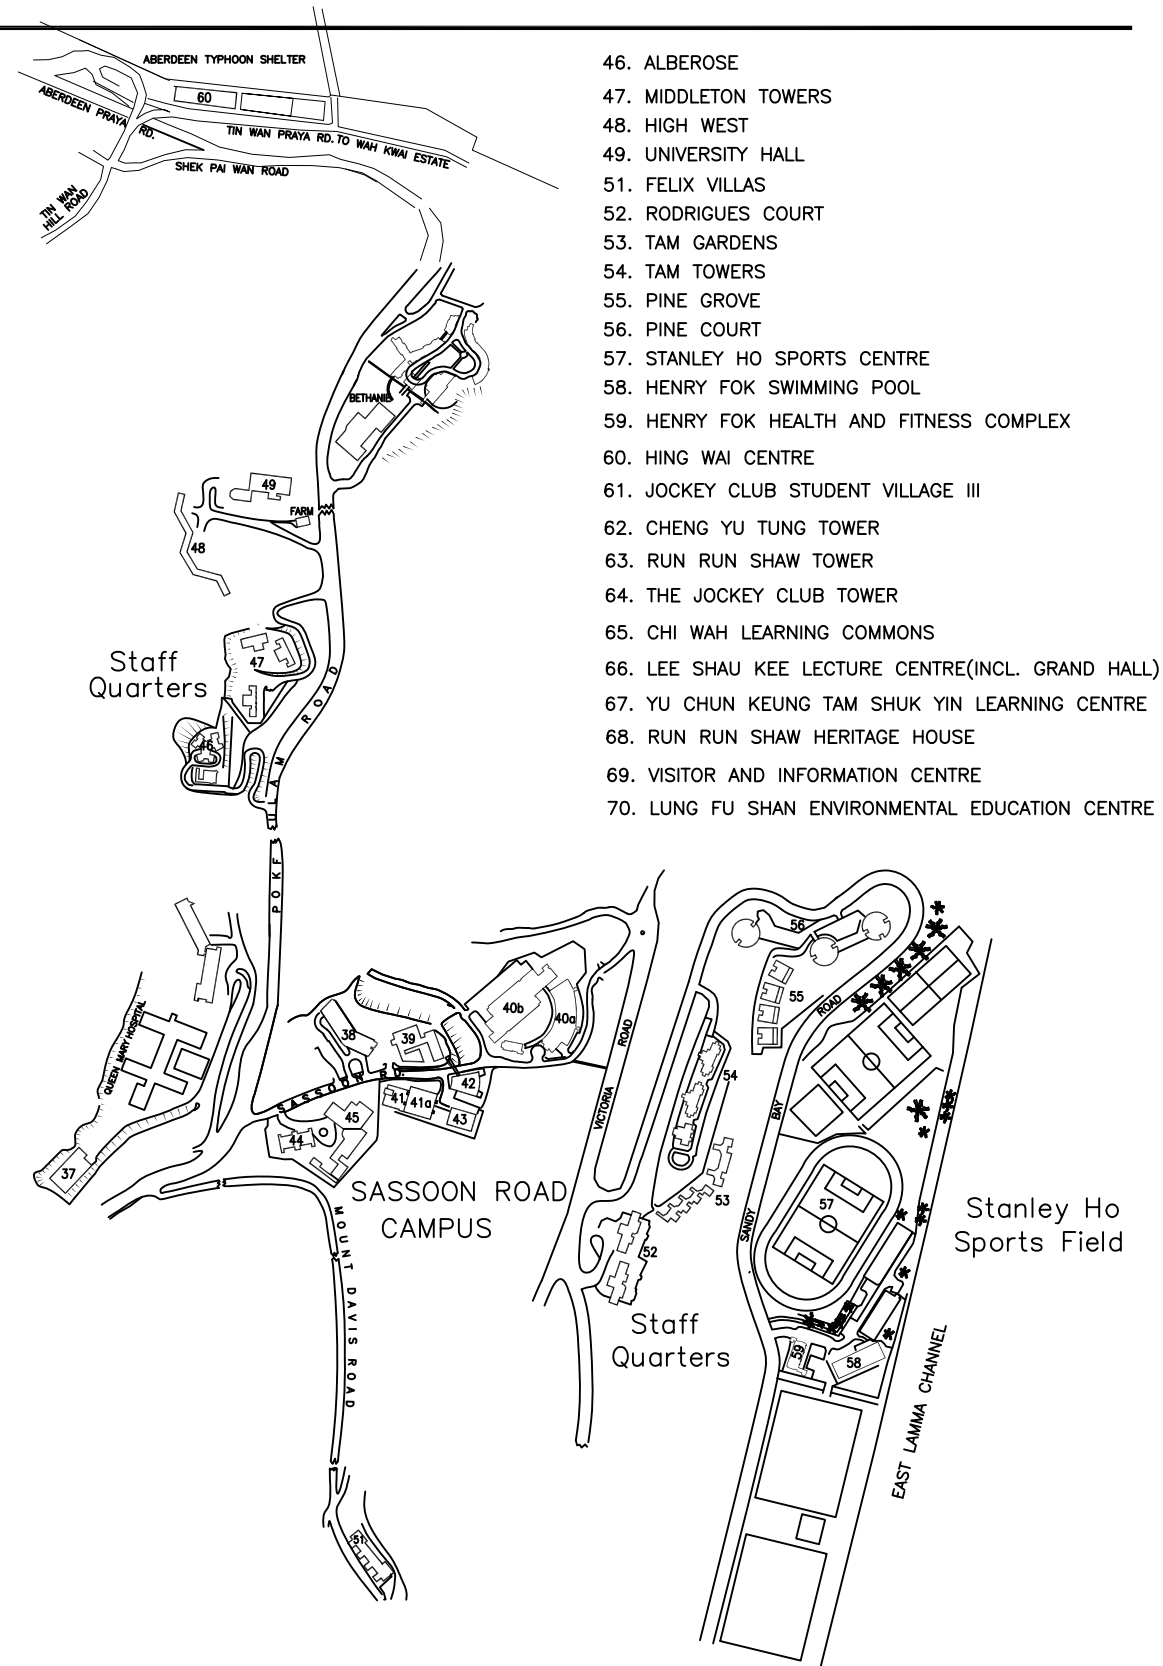

1. 34a. FLORA HO SPORTS CENTRE
2. 34b. LINDSAY RIDE SPORTS CENTRE
3. 34c. STANLEY SMITH SWIMMING POOL
35. JOCKEY CLUB STUDENT VILLAGE II
  - 35a. MORRISON HALL
  - 35b. LEE SHAU KEE HALL
  - 35c. SUEN CHI SUN HALL
36. POKFIELD ROAD RESIDENCES
37. PATHOLOGY BLDG.
38. THE HONG KONG JOCKEY CLUB BUILDING
  FOR INTERDISCIPLINARY RESEARCH
39. PATRICK MANSON BLDG.
9. 40a. WILLIAM M.W. MONG BLOCK
10. 40b. LABORATORY BLOCK
41. DEXTER H. C. MAN BLDG.
12. 41a. LABORATORY ANIMAL UNIT
42. PAULINE CHAN BLDG.
43. ESTATES BLDG.
44. WEI LUN HALL
45. R. C. LEE HALL & LEE HYSAN HALL
  & MADAM S. H. HO RESIDENCE
  FOR MEDICAL STUDENTS

46. ALBEROSE
47. MIDDLETON TOWERS
48. HIGH WEST
49. UNIVERSITY HALL
51. FELIX VILLAS
52. RODRIGUES COURT
53. TAM GARDENS
54. TAM TOWERS
55. PINE GROVE
56. PINE COURT
57. STANLEY HO SPORTS CENTRE
58. HENRY FOK SWIMMING POOL
59. HENRY FOK HEALTH AND FITNESS COMPLEX
60. HING WAI CENTRE
61. JOCKEY CLUB STUDENT VILLAGE III
62. CHENG YU TUNG TOWER
63. RUN RUN SHAW TOWER
64. THE JOCKEY CLUB TOWER
65. CHI WAH LEARNING COMMONS
66. LEE SHAU KEE LECTURE CENTRE(INCL. GRAND HALL)
67. YU CHUN KEUNG TAM SHUK YIN LEARNING CENTRE
68. RUN RUN SHAW HERITAGE HOUSE
69. VISITOR AND INFORMATION CENTRE
70. LUNG FU SHAN ENVIRONMENTAL EDUCATION CENTRE

Jockey Club Student Village I
Lady Ho Tung Hall
Ho Tim Hall
Starr Hall